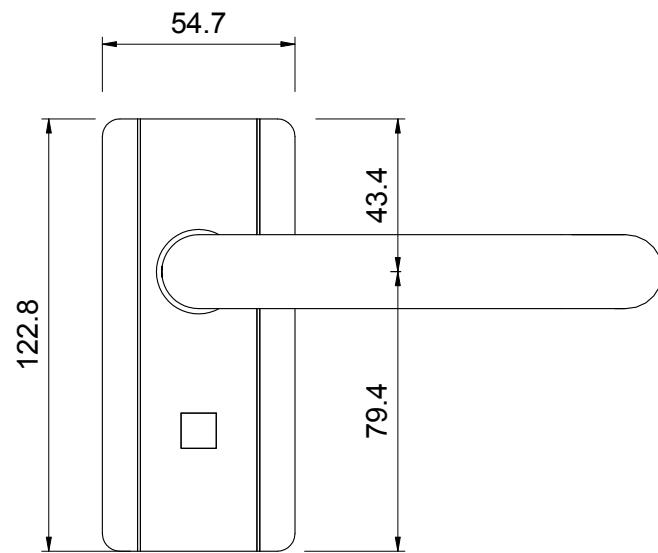

02 Side View
1 : 2

03 Front View
1 : 2

04 Top View
1 : 2

01 3D View

C-Lever Compact & Battery Operated Intelligent Lever Locking System		
Item	Description	Finish Option
KAC-DK C Lever/C/M	dormakaba C-Lever Compact & Battery Operated Intelligent Lever Locking System. Mifare Classic Reading Technology	White & Satin Stainless Steel

Rev	Date	Description	Initial
Title : KAC-DK C Lever/C/M			
Contract : KCC Architectural			
Scales are as shown, original drawing size A3			
		Creator : IN	
		Checked by : SQ	
		Scale : N.T.S	
		First issue : 03-01-2020	
		Project No :	
DRG No :		Rev	