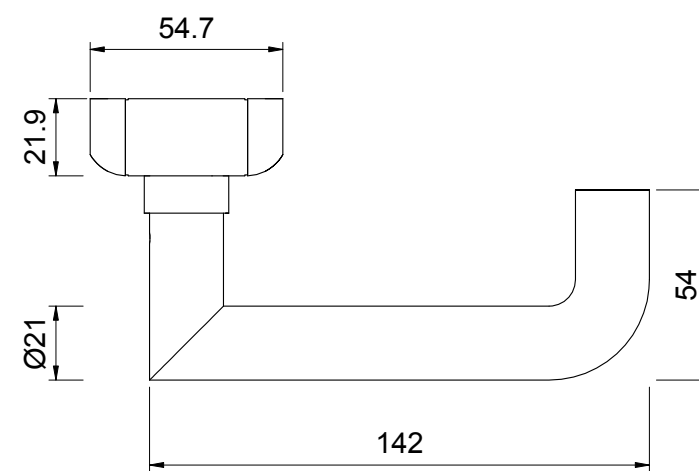

02 Side View
1 : 2

03 Front View
1 : 2

04 Top View
1 : 2

01 3D View

C-Lever Compact & Battery Operated Intelligent Lever Locking System		
Item	Description	Finish Option
KAC-DK C Lever/C/M	dormakaba C-Lever Compact & Battery Operated Intelligent Lever Locking System. Mifare Classic Reading Technology	White & Satin Stainless Steel

Rev	Date	Description	Initial
Title : KAC-DK C Lever/C/M			
Contract : KCC Architectural			
Scales are as shown, original drawing size A3			
		Creator : IN	
		Checked by : SQ	
		Scale : N.T.S	
		First issue : 03-01-2020	
		Project No :	
DRG No :		Rev	