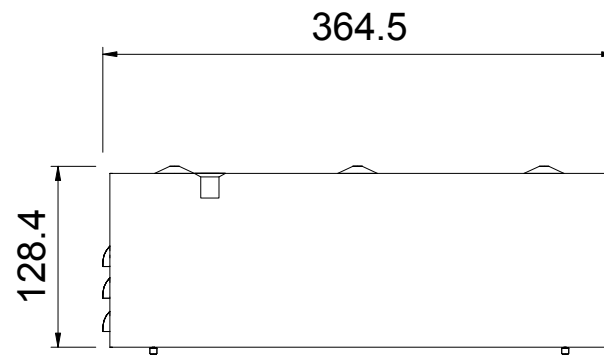

04 Top View
1 : 5