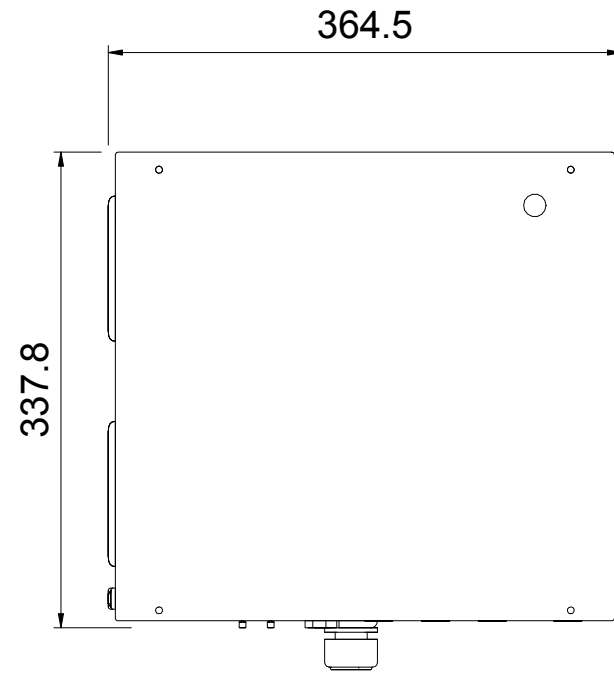

03 Front View
1 : 5