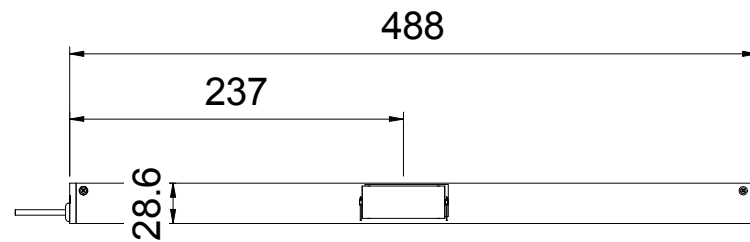

03 Front View
1 : 5