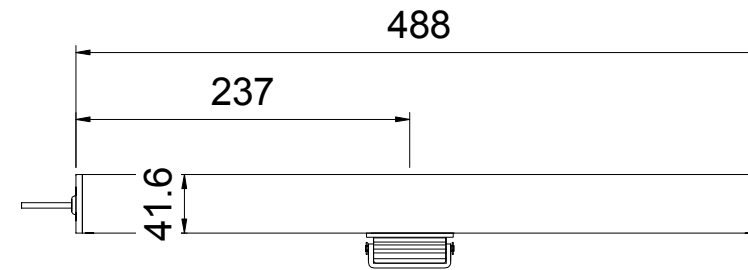

04 Top View
1 : 5