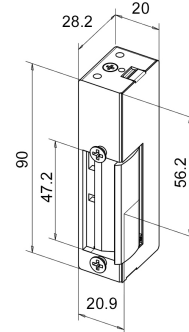

Description

Abloy Fail Unlocked Electric Strike. Medium Security, Standard Doors 24vDC

Technical Features

Function & Operation Electrical power maintains the electric strike in the locked position. Removing power unlocks the strike jaw allowing the door to be opened without operating the latchbolt of the lock

Summary of Features Break in Resistance of 5,500N. Reversible handing. 24vDC

Options Fail locked version & 12vDC version

Dimensions

Dimensions H90mm x W20mm x D28.2mm

Finishes

Finishes Available Grey

Certification