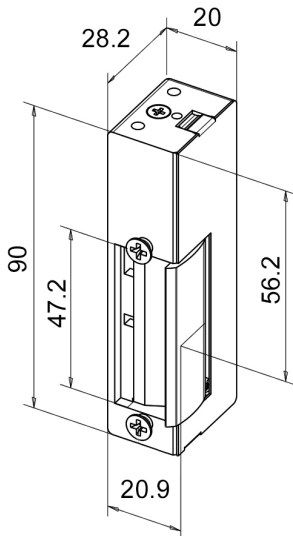

Summary of Features Break in Resistance of 5,500N. Reversible handing. 24vDC

Options Fail locked version & 12vDC version

Dimensions

Dimensions H90mm x W20mm x D28.2mm

Finishes

Finishes Available Grey

Certification

* ROI Only

For the purpose of continual product development, KCC reserves the right to change specifications without notice. Please accept all dimensions as approximate. E&OE. © KCC Group 2026.

Description

Abloy Fail Unlocked Electric Strike. Medium Security, Standard Doors 24vDC

Specification Text

GENERAL ACCESS CONTROL

- Manufacturer: Abloy
- Product reference: KES-934U
- Type: KES-34-----26302F91
- Size: H90mm x W20mm x D28.2mm
- Material/ finish: Grey