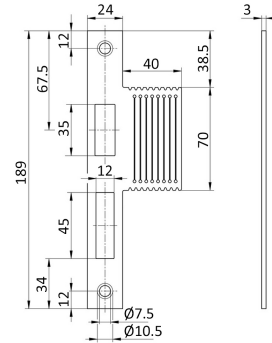

Description

Abloy Strike Plate c/w Lip for use with Abloy Double Door Passive Leaf Top Lock N5120 (N69860403710000)

Technical Features

Function & Operation	Strike plate for use N5120
Summary of Features	Strike plate with lip, square, suitable for security top locking N5120 Can be shortened in stages

Options n/a

Dimensions

Dimensions L189 x W24 x D3. Lip W40

Finishes

Finishes Available Stainless Steel

Certification

European Norm	See N5120
Product Classification	See N5120
EC Certificate of Conformity No.	See N5120
Certifire No.	n/a
Declaration of Performance	See N5120
Other Test Evidence	n/a

Description

Abloy Strike Plate c/w Lip for use with Abloy Double Door Passive Leaf Top Lock N5120 (N69860403710000)

Specification Text

GENERAL HARDWARE

- Manufacturer: Abloy
- Product reference: KEL-N6986
- Type: Abloy Strike Plate c/w Lip for use with Abloy Double Door Passive Leaf Top Lock N5120 (N69860403710000)
- Material/ finish: Stainless Steel
- Additional requirements: n/a