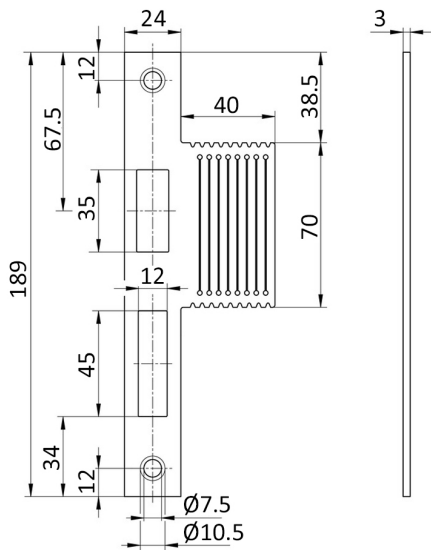

Description

Abloy Strike Plate c/w Lip for use with Abloy Double Door Passive Leaf Top Lock N5120 (N69860403710000)

Technical Features

Function & Operation	Strike plate for use N5120
Summary of Features	Strike plate with lip, square, suitable for security top locking N5120 Can be shortened in stages

Options n/a

Dimensions

Dimensions L189 x W24 x D3. Lip W40

Finishes

Finishes Available Stainless Steel

Certification

European Norm	See N5120
Product Classification	See N5120
EC Certificate of Conformity No.	See N5120
Certifire No.	n/a
Declaration of Performance	See N5120
Other Test Evidence	n/a

Description

Abloy Strike Plate c/w Lip for use with Abloy Double Door Passive Leaf Top Lock N5120 (N69860403710000)

Specification Text

GENERAL HARDWARE

- Manufacturer: Abloy
- Product reference: KEL-N6986
- Type: Abloy Strike Plate c/w Lip for use with Abloy Double Door Passive Leaf Top Lock N5120 (N69860403710000)
- Material/ finish: Stainless Steel
- Additional requirements: n/a