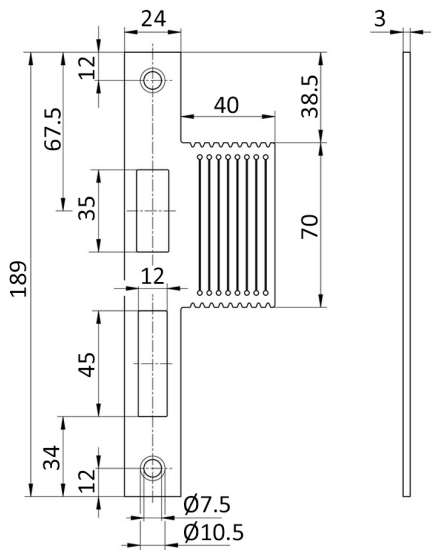

Options n/a

Dimensions

Dimensions L189 x W24 x D3. Lip W40

Finishes

Finishes Available Stainless Steel

Certification

European Norm See N5120

Product Classification See N5120

Description

Abloy Strike Plate c/w Lip for use with Abloy Double Door Passive Leaf Top Lock N5120 (N69860403710000)

Specification Text

GENERAL HARDWARE

- Manufacturer: Abloy
- Product reference: KEL-N6986
- Type: Abloy Strike Plate c/w Lip for use with Abloy Double Door Passive Leaf Top Lock N5120 (N69860403710000)
- Material/ finish: Stainless Steel
- Additional requirements: n/a