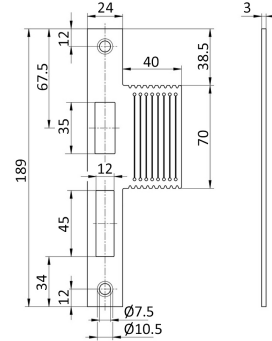

Description

Abloy Strike Plate c/w Lip for use with Abloy Double Door Passive Leaf Top Lock N5120 (N69860403710000)

Technical Features

Function & Operation Strike plate for use N5120

Summary of Features Strike plate with lip, square, suitable for security top locking N5120
Can be shortened in stages

Options n/a

Dimensions

Dimensions L189 x W24 x D3. Lip W40

Finishes

Finishes Available Stainless Steel

Certification

European Norm See N5120

Product Classification See N5120

Description

Abloy Strike Plate c/w Lip for use with Abloy Double Door Passive Leaf Top Lock N5120 (N69860403710000)

Specification Text

GENERAL HARDWARE

- Manufacturer: Abloy
- Product reference: KEL-N6986
- Type: Abloy Strike Plate c/w Lip for use with Abloy Double Door Passive Leaf Top Lock N5120 (N69860403710000)
- Material/ finish: Stainless Steel
- Additional requirements: n/a