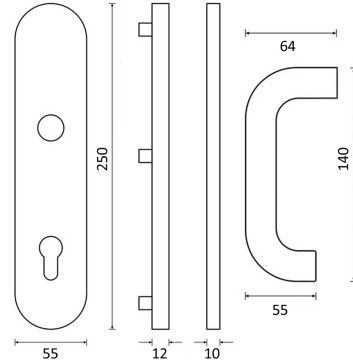

Description

Abloy Unsprung Lever Handle on Plate Set for Fire, Escape & Security Applications. For Wide Style Doors, Ø20 Round Bar Return To Door levers, Euro Pierced Backplate, 92mm Centres, 9mm Follower. Security Class 3

Technical Features

Function & Operation	Lever handle on plate set pierced at 91mm centres for Euro profile cylinders
Summary of Features	See advanced features

Options n/a

Dimensions

Dimensions Plate: H250 x W55 x D10/12. Lever: L140 x P74/76 (Protrusion)

Technical Characteristics

- Protection rating: 3 / 4
- Handle: Round Bar Return to Door
- Handle spindle: 9 mm
- Material : Brushed stainless steel
- Mounting: Long plate Distance 92mm
- DIN-direction: DIN left/right
- Springing: Without spring assist
- Type of cylinder: Euro Profile

Specification Text

610 LEVER HANDLES

- Manufacturer: Abloy
- Product reference: KEL-H93300153930000
- Style: Abloy Unsprung lever Handle on Plate Set for Fire, Escape & Security Applications. For Wide Style Doors, Ø20 Round Bar Return To Door levers, Euro Pierced Backplate, 92mm Centres, 9mm Follower. Security Class 3
- Size: Backplate: H250 x W55 x D10/12. Lever: L140 x P74/76 (Protrusion)
- Material/ finish: Brushed Stainless Steel
- Mounting: Bolt Through Fixings to Security Class 3 Required and Supplied Separately
- Additional requirements: n/a