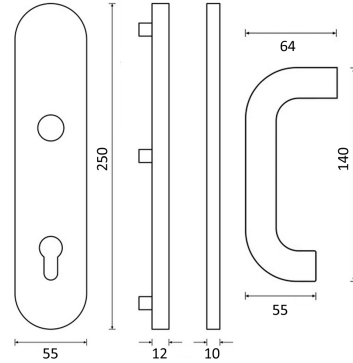

**Description**

Abloy Unsprung Lever Handle on Plate Set for Fire, Escape & Security Applications. For Wide Style Doors, Ø20 Round Bar Return To Door levers, Euro Pierced Backplate, 92mm Centres, 9mm Follower. Security Class 3

**Technical Features**

Function & Operation	Lever handle on plate set pierced at 91mm centres for Euro profile cylinders
Summary of Features	See advanced features

Options n/a

**Dimensions**

Dimensions Plate: H250 x W55 x D10/12. Lever: L140 x P74/76 (Protrusion)

### Technical Characteristics

- Protection rating: 3 / 4
- Handle: Round Bar Return to Door
- Handle spindle: 9 mm
- Material : Brushed stainless steel
- Mounting: Long plate Distance 92mm
- DIN-direction: DIN left/right
- Springing: Without spring assist
- Type of cylinder: Euro Profile

**Specification Text**

610 LEVER HANDLES

- Manufacturer: Abloy
- Product reference: KEL-H93300153930000
- Style: Abloy Unsprung lever Handle on Plate Set for Fire, Escape & Security Applications. For Wide Style Doors, Ø20 Round Bar Return To Door levers, Euro Pierced Backplate, 92mm Centres, 9mm Follower. Security Class 3
- Size: Backplate: H250 x W55 x D10/12. Lever: L140 x P74/76 (Protrusion)
- Material/ finish: Brushed Stainless Steel
- Mounting: Bolt Through Fixings to Security Class 3 Required and Supplied Separately
- Additional requirements: n/a