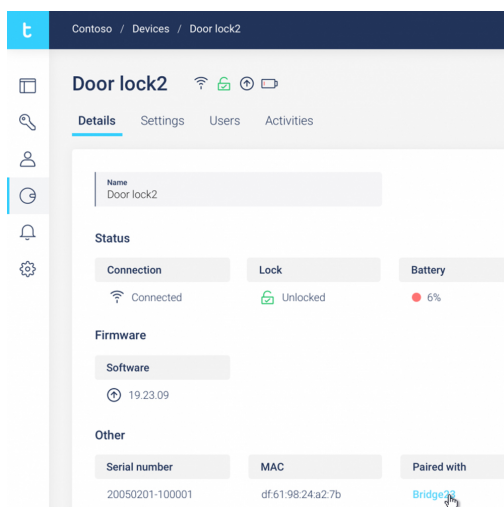

Description

Tedee Smart Lock System

Product Summary

App driven, intelligent smart lock system

Certification

European Norm	No Harmonised European Norm
Product Classification	n/a (No Harmonised European Norm)
EC Certificate of Conformity No.	n/a (No Harmonised European Norm)
Certifire No.	n/a
Declaration of Performance	n/a (No Harmonised European Norm)
Other Test Evidence	n/a

Description

Tedee Smart Lock System

Features

- Discard traditional keys, sharing 'digital keys' and decide who has access and when
- Set digital keys to be active from a future time / date and to automatically deactivate
- Lock & unlock the door with a button or click on the app on your smartphone
- Connects to Tedee bridge for remote management and integration with smart home systems
- Battery powered mechanism mounted on the inside of the door
- Requires a dedicated cylinder or adaptor for your lock type
- Battery life of up to 14 months, when used up to 8 times per day
- Available in White / Silver and graphite colourways

Technical Characteristics

- Suitable for inward opening doors
- Incompatible with outward opening doors if the distance between the cylinder axis and the door frame is less than 4cm
- Requires Euro profile cylinder with emergency function and special adaptor
- The lock is equipped with a non-replaceable LiPo 3000mAh battery. It can be recharged using a micro USB cable connected to a power source

Tedee Business Portal

- Desktop browser interface for system management
- Grant and revoke access: Easy on and off boarding
- Manage multiple doors: Connect all smart locks to control hub
- Monitor activity logs: Check who and when each lock has been used
- Check status: See updates and battery levels of your devices