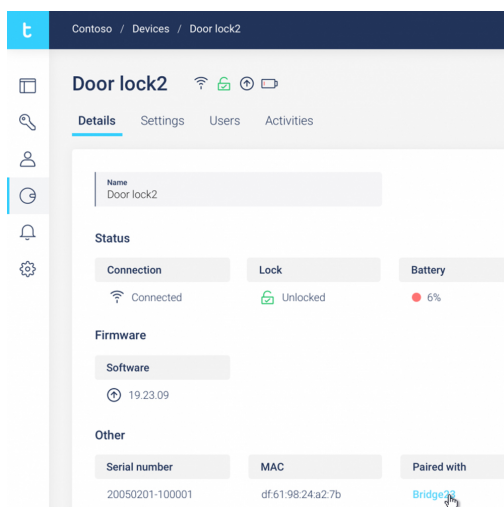

**Description**

Tedee Smart Lock System

**Product Summary**

App driven, intelligent smart lock system

**Certification**

European Norm	No Harmonised European Norm
Product Classification	n/a (No Harmonised European Norm)
EC Certificate of Conformity No.	n/a (No Harmonised European Norm)
Certifire No.	n/a
Declaration of Performance	n/a (No Harmonised European Norm)
Other Test Evidence	n/a

## Description

Tedee Smart Lock System

### Features

- Discard traditional keys, sharing 'digital keys' and decide who has access and when
- Set digital keys to be active from a future time / date and to automatically deactivate
- Lock & unlock the door with a button or click on the app on your smartphone
- Connects to Tedee bridge for remote management and integration with smart home systems
- Battery powered mechanism mounted on the inside of the door
- Requires a dedicated cylinder or adaptor for your lock type
- Battery life of up to 14 months, when used up to 8 times per day
- Available in White / Silver and graphite colourways

### Tedee Business Portal

- Desktop browser interface for system management
- Grant and revoke access: Easy on and off boarding
- Manage multiple doors: Connect all smart locks to control hub
- Monitor activity logs: Check who and when each lock has been used
- Check status: See updates and battery levels of your devices