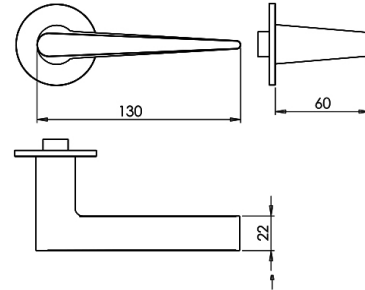

**Description**

Modus™ Straight Wedge Unsprung Solid Stainless Steel 316 Lever Handle on Rose. PVD Finish

**Technical Features**

Material	Solid Stainless Steel Grade 316
Equality Act	n/a
Fixings	Woodscrews & Bolt Through Fixings
Spindle	8mm Heso
Options	n/a

**Dimensions**

Length A (mm)	130.00
Projection B (mm)	42.00
Projection C (mm)	64.00
Rose / Backplate Diameter D (mm)	52.00
Rose / Backplate Thickness E (mm)	4.00
Backplate Height F (mm)	n/a
Lock Centres G (mm)	n/a

#### Description

Modus™ Straight Wedge Unsprung Solid Stainless Steel 316 Lever Handle on Rose. PVD Finish

##### 610 LEVER HANDLES

- Manufacturer: KCC Group
- Product reference: Modus KF-8111/1112
- Style: Wedge Straight
- Size: 22mm
- Material/ finish: [SPECIFY FINISH] PVD, Grade 316 Stainless Steel
- Mounting: Woodscrews or bolt through fixings
- Additional requirements: Unsprung Rose, 25 Year Warranty