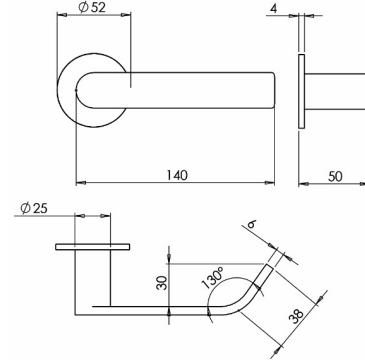

**Description**

Modus™ Return to Door Flat Section Unsprung Solid Stainless Steel 316 Lever Handle on Rose. PVD Finish

**Technical Features**

Material	Solid Stainless Steel Grade 316
Equality Act	n/a
Fixings	Woodscrews & Bolt Through Fixings
Spindle	8mm Heso
Options	n/a

**Dimensions**

Length A (mm)	140.00
Projection B (mm)	44.00
Projection C (mm)	50.00
Rose / Backplate Diameter D (mm)	52.00
Rose / Backplate Thickness E (mm)	4.00
Backplate Height F (mm)	n/a
Lock Centres G (mm)	n/a

##### 610 LEVER HANDLES

- Manufacturer: KCC Group
- Product reference: Modus KF-8108/2112
- Style: Flat Section Bar Return to Door
- Size: 25mm x 6mm
- Material/ finish: [SPECIFY FINISH] PVD, Grade 316 Stainless Steel
- Mounting: Woodscrews or bolt through fixings
- Additional requirements: Unsprung Rose, 25 Year Warranty