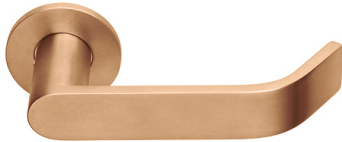

Description

Modus™ Return to Door Flat Section Unsprung Solid Stainless Steel 316 Lever Handle on Rose. PVD Finish

Technical Features

Material	Solid Stainless Steel Grade 316
Equality Act	n/a
Fixings	Woodscrews & Bolt Through Fixings
Spindle	8mm Heso
Options	n/a

Dimensions

Length A (mm)	140.00
Projection B (mm)	44.00
Projection C (mm)	50.00
Rose / Backplate Diameter D (mm)	52.00
Rose / Backplate Thickness E (mm)	4.00
Backplate Height F (mm)	n/a
Lock Centres G (mm)	n/a

Description

Modus™ Return to Door Flat Section Unsprung Solid Stainless Steel 316 Lever Handle on Rose. PVD Finish

Anti-vibration Roses

- All Modus roses incorporate a rubber o-ring that secures the rose outer to the inner to prevent the outer vibrating free

Description

Modus™ Return to Door Flat Section Unsprung Solid Stainless Steel 316 Lever Handle on Rose. PVD Finish

Specification Text

610 LEVER HANDLES

- Manufacturer: KCC Group
- Product reference: Modus KF-8108/2112
- Style: Flat Section Bar Return to Door
- Size: 25mm x 6mm
- Material/ finish: [SPECIFY FINISH] PVD, Grade 316 Stainless Steel
- Mounting: Woodscrews or bolt through fixings
- Additional requirements: Unsprung Rose, 25 Year Warranty