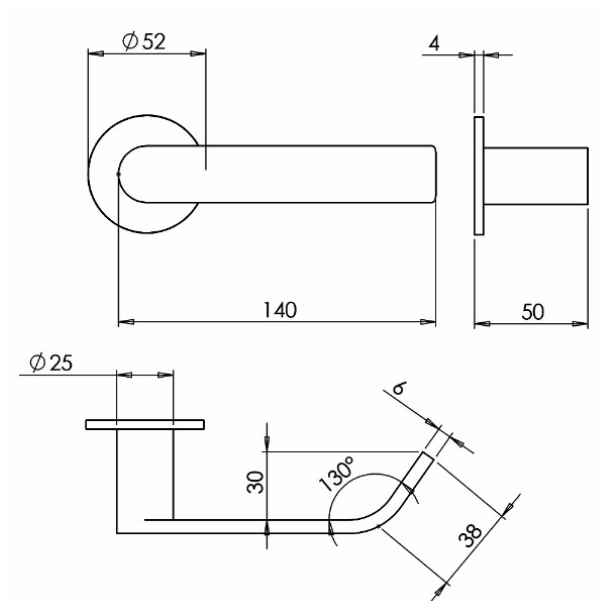

Dimensions

Length A (mm)	140.00
Projection B (mm)	44.00
Projection C (mm)	50.00
Rose / Backplate Diameter D (mm)	52.00
Rose / Backplate Thickness E (mm)	4.00
Backplate Height F (mm)	n/a
Lock Centres G (mm)	n/a

Description

Modus™ Return to Door Flat Section Unsprung Solid Stainless Steel 316 Lever Handle on Rose. PVD Finish

Anti-vibration Roses

- All Modus roses incorporate a rubber o-ring that secures the rose outer to the inner to prevent the outer vibrating free

Description

Modus™ Return to Door Flat Section Unsprung Solid Stainless Steel 316 Lever Handle on Rose. PVD Finish

Specification Text

610 LEVER HANDLES

- Manufacturer: KCC Group
- Product reference: Modus KF-8108/2112
- Style: Flat Section Bar Return to Door
- Size: 25mm x 6mm
- Material/ finish: [SPECIFY FINISH] PVD, Grade 316 Stainless Steel
- Mounting: Woodscrews or bolt through fixings
- Additional requirements: Unsprung Rose, 25 Year Warranty