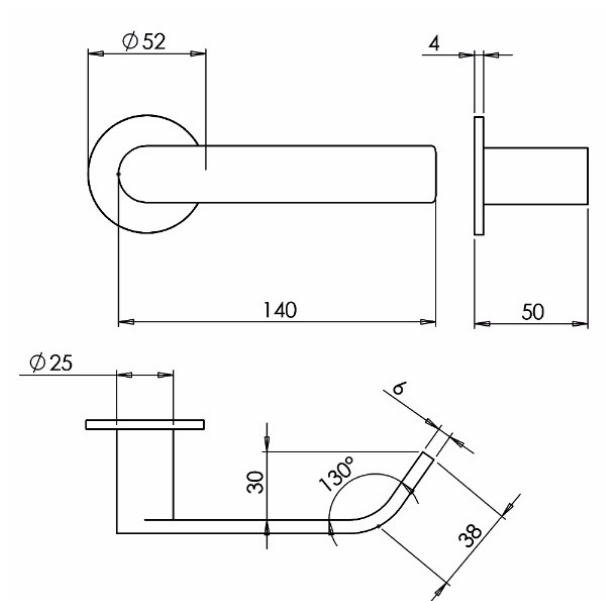

**Dimensions**

Length A (mm)	140.00
Projection B (mm)	44.00
Projection C (mm)	50.00
Rose / Backplate Diameter D (mm)	52.00
Rose / Backplate Thickness E (mm)	4.00
Backplate Height F (mm)	n/a
Lock Centres G (mm)	n/a

**Description**

Modus™ Return to Door Flat Section Unsprung Solid Stainless Steel 316 Lever Handle on Rose. PVD Finish

**Anti-vibration Roses**

- All Modus roses incorporate a rubber o-ring that secures the rose outer to the inner to prevent the outer vibrating free

##### 610 LEVER HANDLES

- Manufacturer: KCC Group
- Product reference: Modus KF-8108/2112
- Style: Flat Section Bar Return to Door
- Size: 25mm x 6mm
- Material/ finish: [SPECIFY FINISH] PVD, Grade 316 Stainless Steel
- Mounting: Woodscrews or bolt through fixings
- Additional requirements: Unsprung Rose, 25 Year Warranty