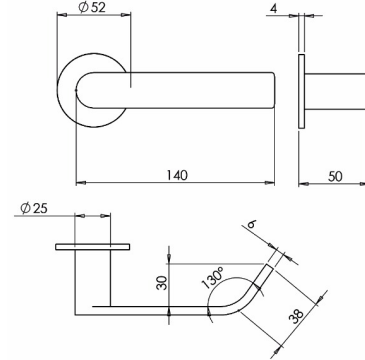

Description

Modus™ Return to Door Flat Section Unsprung Solid Stainless Steel 316 Lever Handle on Rose. PVD Finish

Technical Features

Material	Solid Stainless Steel Grade 316
Equality Act	n/a
Fixings	Woodscrews & Bolt Through Fixings
Spindle	8mm Heso
Options	n/a

Dimensions

Length A (mm)	140.00
Projection B (mm)	44.00
Projection C (mm)	50.00
Rose / Backplate Diameter D (mm)	52.00
Rose / Backplate Thickness E (mm)	4.00
Backplate Height F (mm)	n/a
Lock Centres G (mm)	n/a

Description

Modus™ Return to Door Flat Section Unsprung Solid Stainless Steel 316 Lever Handle on Rose. PVD Finish

Specification Text

610 LEVER HANDLES

- Manufacturer: KCC Group
- Product reference: Modus KF-8108/2112
- Style: Flat Section Bar Return to Door
- Size: 25mm x 6mm
- Material/ finish: [SPECIFY FINISH] PVD, Grade 316 Stainless Steel
- Mounting: Woodscrews or bolt through fixings
- Additional requirements: Unsprung Rose, 25 Year Warranty