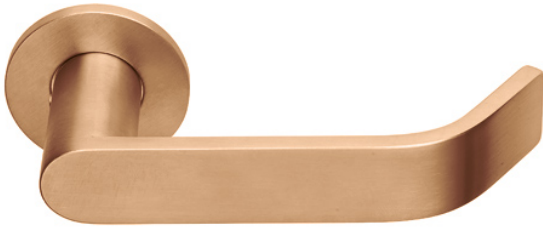

**Description**

Modus™ Return to Door Flat Section Unsprung Solid Stainless Steel 316 Lever Handle on Rose. PVD Finish

**Technical Features**

Material	Solid Stainless Steel Grade 316
Equality Act	n/a
Fixings	Woodscrews & Bolt Through Fixings
Spindle	8mm Heso
Options	n/a

**Description**

Modus™ Return to Door Flat Section Unsprung Solid Stainless Steel 316 Lever Handle on Rose. PVD Finish

**Anti-vibration Roses**

- All Modus roses incorporate a rubber o-ring that secures the rose outer to the inner to prevent the outer vibrating free

#### Description

Modus™ Return to Door Flat Section Unsprung Solid Stainless Steel 316 Lever Handle on Rose. PVD Finish

##### 610 LEVER HANDLES

- Manufacturer: KCC Group
- Product reference: Modus KF-8108/2112
- Style: Flat Section Bar Return to Door
- Size: 25mm x 6mm
- Material/ finish: [SPECIFY FINISH] PVD, Grade 316 Stainless Steel
- Mounting: Woodscrews or bolt through fixings
- Additional requirements: Unsprung Rose, 25 Year Warranty