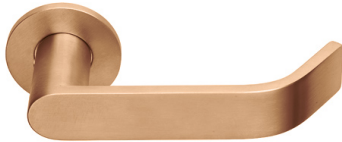

**Description**

Modus™ Return to Door Flat Section Unsprung Solid Stainless Steel 316 Lever Handle on Rose. PVD Finish

**Technical Features**

Material	Solid Stainless Steel Grade 316
Equality Act	n/a
Fixings	Woodscrews & Bolt Through Fixings
Spindle	8mm Heso
Options	n/a

**Dimensions**

Length A (mm)	140.00
Projection B (mm)	44.00
Projection C (mm)	50.00
Rose / Backplate Diameter D (mm)	52.00
Rose / Backplate Thickness E (mm)	4.00
Backplate Height F (mm)	n/a
Lock Centres G (mm)	n/a

**Description**

Modus™ Return to Door Flat Section Unsprung Solid Stainless Steel 316 Lever Handle on Rose. PVD Finish

**Anti-vibration Roses**

- All Modus roses incorporate a rubber o-ring that secures the rose outer to the inner to prevent the outer vibrating free

#### Description

Modus™ Return to Door Flat Section Unsprung Solid Stainless Steel 316 Lever Handle on Rose. PVD Finish