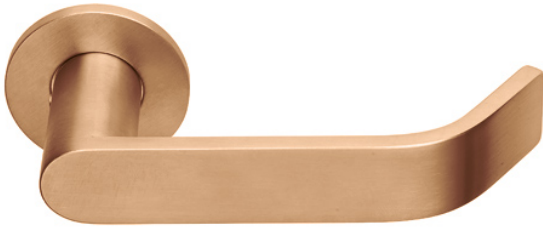

Description

Modus™ Return to Door Flat Section Unsprung Solid Stainless Steel 316 Lever Handle on Rose. PVD Finish

Technical Features

Material	Solid Stainless Steel Grade 316
Equality Act	n/a
Fixings	Woodscrews & Bolt Through Fixings
Spindle	8mm Heso
Options	n/a

Description

Modus™ Return to Door Flat Section Unsprung Solid Stainless Steel 316 Lever Handle on Rose. PVD Finish

Anti-vibration Roses

- All Modus roses incorporate a rubber o-ring that secures the rose outer to the inner to prevent the outer vibrating free

Description

Modus™ Return to Door Flat Section Unsprung Solid Stainless Steel 316 Lever Handle on Rose. PVD Finish

Specification Text

610 LEVER HANDLES

- Manufacturer: KCC Group
- Product reference: Modus KF-8108/2112
- Style: Flat Section Bar Return to Door
- Size: 25mm x 6mm
- Material/ finish: [SPECIFY FINISH] PVD, Grade 316 Stainless Steel
- Mounting: Woodscrews or bolt through fixings
- Additional requirements: Unsprung Rose, 25 Year Warranty