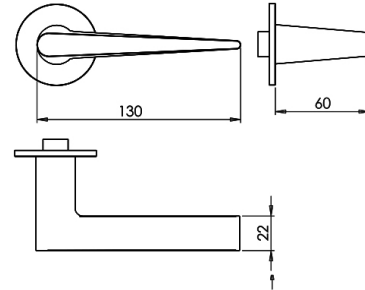

**Description**

Modus™ Straight Wedge Unsprung Solid Stainless Steel 316 Lever Handle on Rose. PVD Finish

**Technical Features**

Material	Solid Stainless Steel Grade 316
Equality Act	n/a
Fixings	Woodscrews & Bolt Through Fixings
Spindle	8mm Heso
Options	n/a

**Dimensions**

Length A (mm)	130.00
Projection B (mm)	42.00
Projection C (mm)	64.00
Rose / Backplate Diameter D (mm)	52.00
Rose / Backplate Thickness E (mm)	4.00
Backplate Height F (mm)	n/a
Lock Centres G (mm)	n/a

**Description**

Modus™ Straight Wedge Unsprung Solid Stainless Steel 316 Lever Handle on Rose. PVD Finish

**Anti-vibration Roses**

- All Modus roses incorporate a rubber o-ring that secures the rose outer to the inner to prevent the outer vibrating free

**Description**

Modus™ Straight Wedge Unsprung Solid Stainless Steel 316 Lever Handle on Rose. PVD Finish

**Specification Text**

**610 LEVER HANDLES**

- Manufacturer: KCC Group
- Product reference: Modus KF-8111/1112
- Style: Wedge Straight
- Size: 22mm
- Material/ finish: [SPECIFY FINISH] PVD, Grade 316 Stainless Steel
- Mounting: Woodscrews or bolt through fixings
- Additional requirements: Unsprung Rose, 25 Year Warranty