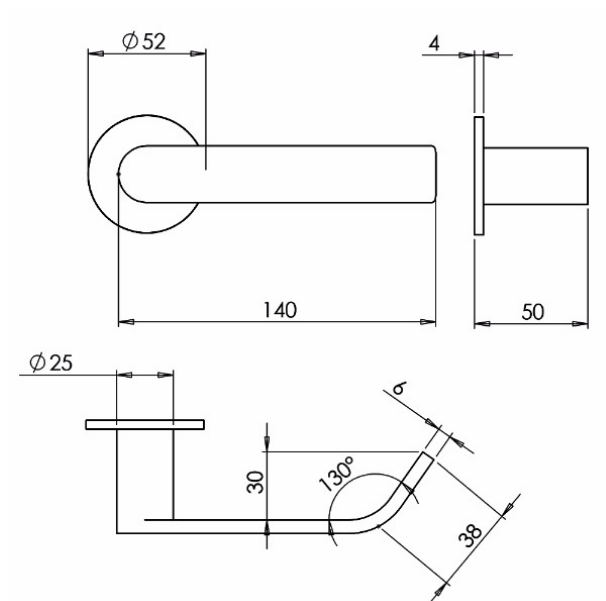

**Dimensions**

Length A (mm)	140.00
Projection B (mm)	44.00
Projection C (mm)	50.00
Rose / Backplate Diameter D (mm)	52.00
Rose / Backplate Thickness E (mm)	4.00
Backplate Height F (mm)	n/a
Lock Centres G (mm)	n/a

**Description**

Modus™ Return to Door Flat Section Unsprung Solid Stainless Steel 316 Lever Handle on Rose. PVD Finish

**Anti-vibration Roses**

- All Modus roses incorporate a rubber o-ring that secures the rose outer to the inner to prevent the outer vibrating free

#### 610 LEVER HANDLES

- Manufacturer: KCC Group
- Product reference: Modus KF-8108/2112
- Style: Flat Section Bar Return to Door
- Size: 25mm x 6mm
- Material/ finish: [SPECIFY FINISH] PVD, Grade 316 Stainless Steel
- Mounting: Woodscrews or bolt through fixings
- Additional requirements: Unsprung Rose, 25 Year Warranty