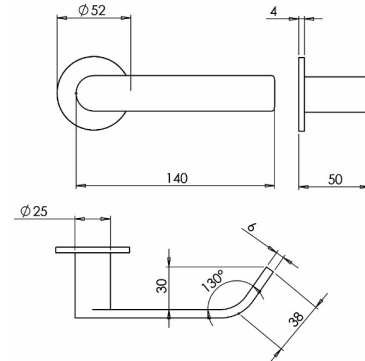

**Description**

Modus™ Return to Door Flat Section Unsprung Solid Stainless Steel 316 Lever Handle on Rose. PVD Finish

**Technical Features**

Material	Solid Stainless Steel Grade 316
Equality Act	n/a
Fixings	Woodscrews & Bolt Through Fixings
Spindle	8mm Heso
Options	n/a

**Dimensions**

Length A (mm)	140.00
Projection B (mm)	44.00
Projection C (mm)	50.00
Rose / Backplate Diameter D (mm)	52.00
Rose / Backplate Thickness E (mm)	4.00
Backplate Height F (mm)	n/a
Lock Centres G (mm)	n/a

#### 610 LEVER HANDLES

- Manufacturer: KCC Group
- Product reference: Modus KF-8108/2112
- Style: Flat Section Bar Return to Door
- Size: 25mm x 6mm
- Material/ finish: [SPECIFY FINISH] PVD, Grade 316 Stainless Steel
- Mounting: Woodscrews or bolt through fixings
- Additional requirements: Unsprung Rose, 25 Year Warranty