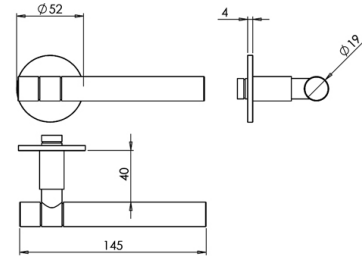

**Description**

Modus™ Straight Architectural Dual Texture Unsprung Solid Stainless Steel 316 Lever Handle on Rose. PVD Finish

**Technical Features**

Material	Solid Stainless Steel Grade 316
Equality Act	n/a
Fixings	Woodscrews & Bolt Through Fixings
Spindle	8mm Heso
Options	n/a

**Dimensions**

Length A (mm)	145.00
Projection B (mm)	44.00
Projection C (mm)	63.00
Rose / Backplate Diameter D (mm)	52.00
Rose / Backplate Thickness E (mm)	4.00
Backplate Height F (mm)	n/a
Lock Centres G (mm)	n/a

**Description**

Modus™ Straight Architectural Dual Texture Unsprung Solid Stainless Steel 316 Lever Handle on Rose. PVD Finish

**Specification Text**

610 LEVER HANDLES

- Manufacturer: KCC Group
- Product reference: Modus KF-8106B/1112
- Style: Architectural Dual Texture Round Bar Straight
- Size: 19mm
- Material/ finish: [SPECIFY FINISH] PVD, Grade 316 Stainless Steel
- Mounting: Woodscrews or bolt through fixings
- Additional requirements: Unsprung Rose, 25 Year Warranty