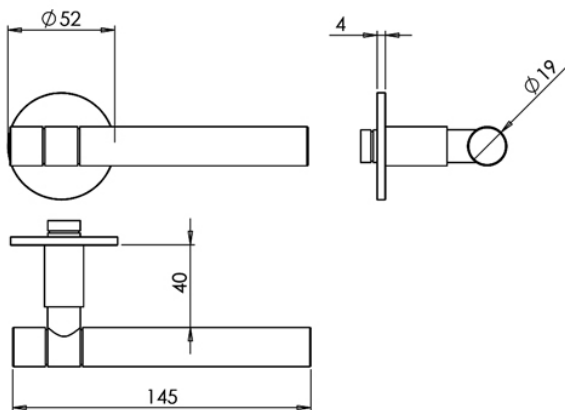

**Dimensions**

Length A (mm)	145.00
Projection B (mm)	44.00
Projection C (mm)	63.00
Rose / Backplate Diameter D (mm)	52.00
Rose / Backplate Thickness E (mm)	4.00
Backplate Height F (mm)	n/a
Lock Centres G (mm)	n/a

**Description**

Modus™ Straight Architectural Dual Texture Unsprung Solid Stainless Steel 316 Lever Handle on Rose. PVD Finish

**Specification Text**

610 LEVER HANDLES

- Manufacturer: KCC Group
- Product reference: Modus KF-8106B/1112
- Style: Architectural Dual Texture Round Bar Straight
- Size: 19mm
- Material/ finish: [SPECIFY FINISH] PVD, Grade 316 Stainless Steel
- Mounting: Woodscrews or bolt through fixings
- Additional requirements: Unsprung Rose, 25 Year Warranty