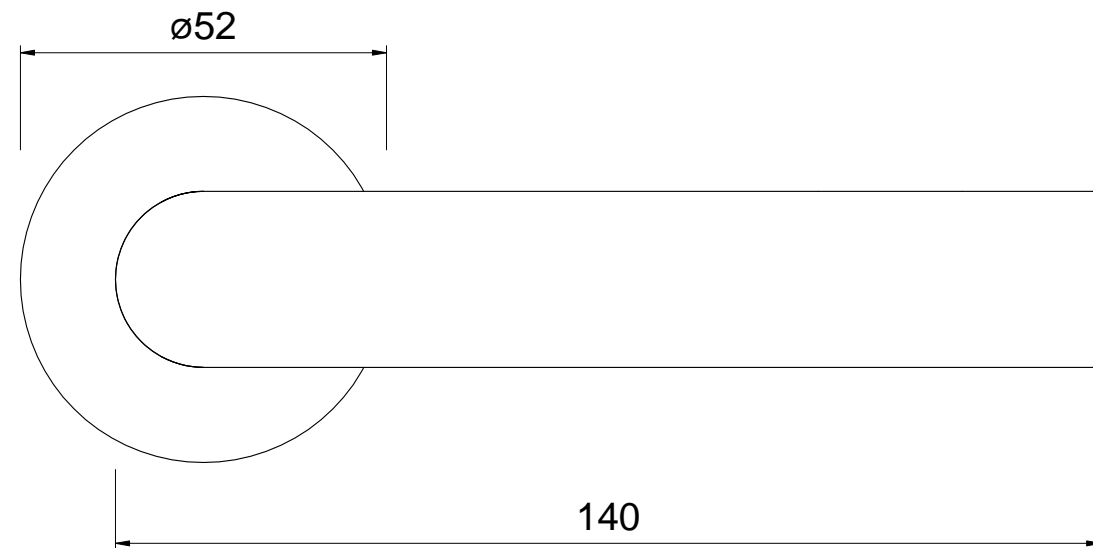

04 Top View
1 : 1

01 3D View

03 Front View
1 : 1

02 Side View
1 : 1

Lever Handle				
Item	Description	Material	Rose Type	Finish Option
KF-8108/2112	Modus™ Return to Door Flat Section Unsprung Solid Stainless Steel 316 Lever Handle on Rose	Solid Stainless Steel Grade 316	Unsprung, Circlip Fixed	SSS / PSS/ Multiple PVD Variations

Rev	Date	Description	Initial
Title : KF-8108/2112			
Contract : KCC Architectural			
Scales are as shown, original drawing size A3			
Creator : Sandy		Checked by : Denis	
Scale : N.T.S		First issue : 03-01-2017	
Project No :		DRG No :	
		Rev A	