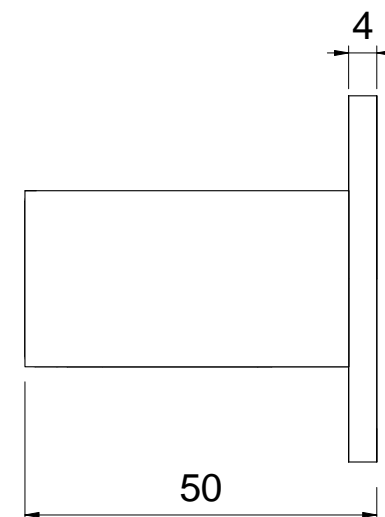

04 Top View
1 : 1

01 3D View

03 Front View
1 : 1

02 Side View
1 : 1

Lever Handle				
Item	Description	Material	Rose Type	Finish Option
KF-8108/2112	Modus™ Return to Door Flat Section Unsprung Solid Stainless Steel 316 Lever Handle on Rose	Solid Stainless Steel Grade 316	Unsprung, Circlip Fixed	SSS / PSS/ Multiple PVD Variations

Rev	Date	Description	Initial
Title : KF-8108/2112			
Contract : KCC Architectural			
Scales are as shown, original drawing size A3			
Creator : Sandy		Checked by : Denis	
Scale : N.T.S		First issue : 03-01-2017	
Project No :		DRG No :	
		Rev A	