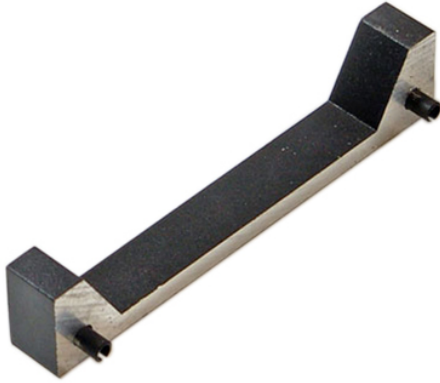

Description

Securefast Extension Lip to suit AL900 Electric Strike - 10mm

Technical Features

Function & Operation	Extension Lip to suit AL900 Electric Strike
Summary of Features	Genuine Securefast accessory

Options 25mm & 50mm extension lips available

Dimensions

Dimensions 10mm

Finishes

Finishes Available Black

Certification

European Norm	No Harmonised European Norm
Product Classification	n/a (No Harmonised European Norm)
EC Certificate of Conformity No.	n/a (No Harmonised European Norm)
Certifire No.	n/a (No Harmonised European Norm)
Declaration of Performance	n/a (No Harmonised European Norm)
Other Test Evidence	n/a

Description

Securefast Extension Lip to suit AL900 Electric Strike - 10mm

Specification Text

GENERAL ACCESS CONTROL

- Manufacturer: Securefast
- Product reference: KES-AL900-EL10
- Type: Securefast Extension Lip to suit AL900 Electric Strike - 10mm
- Size: 10mm
- Material/ finish: Black